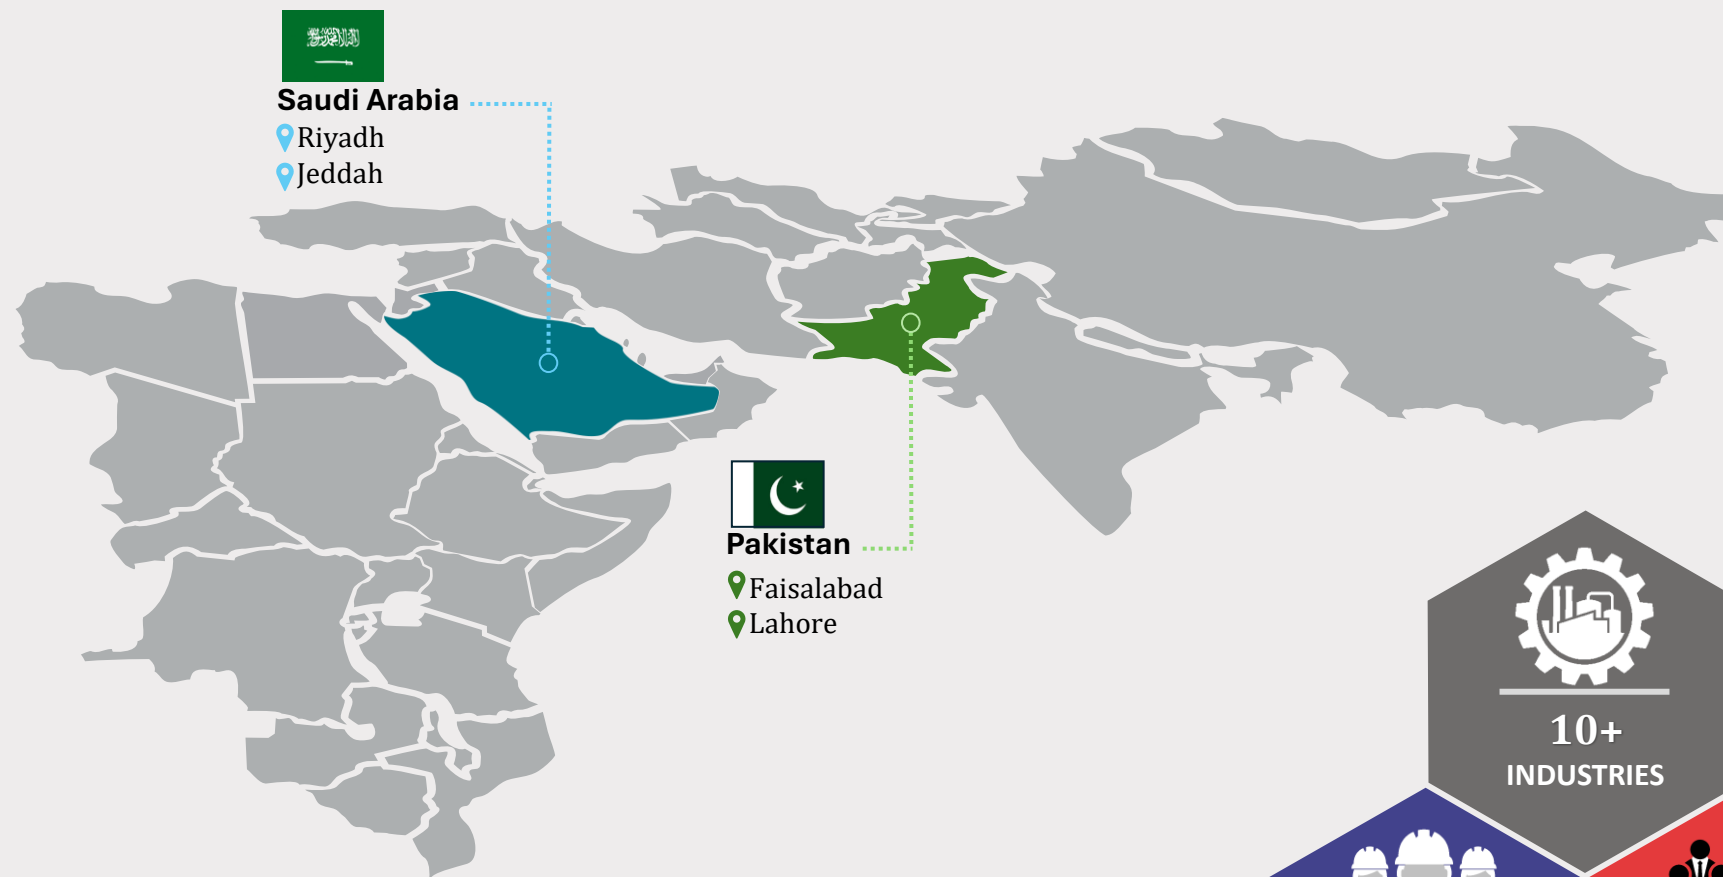

Our Footprint

INFARAZA is a global operations technology solution provider with a rich history of delivering projects in key energy-producing regions around the world. We excel in delivering best-fit solutions with localized services for end-to-end project lifecycle coverage.

We leverage multi-disciplinary expertise fostered by assiduous in-house R&D and strategic partnerships with technology leaders to guarantee successful project execution.

S
U
T
A
B
O
O
T