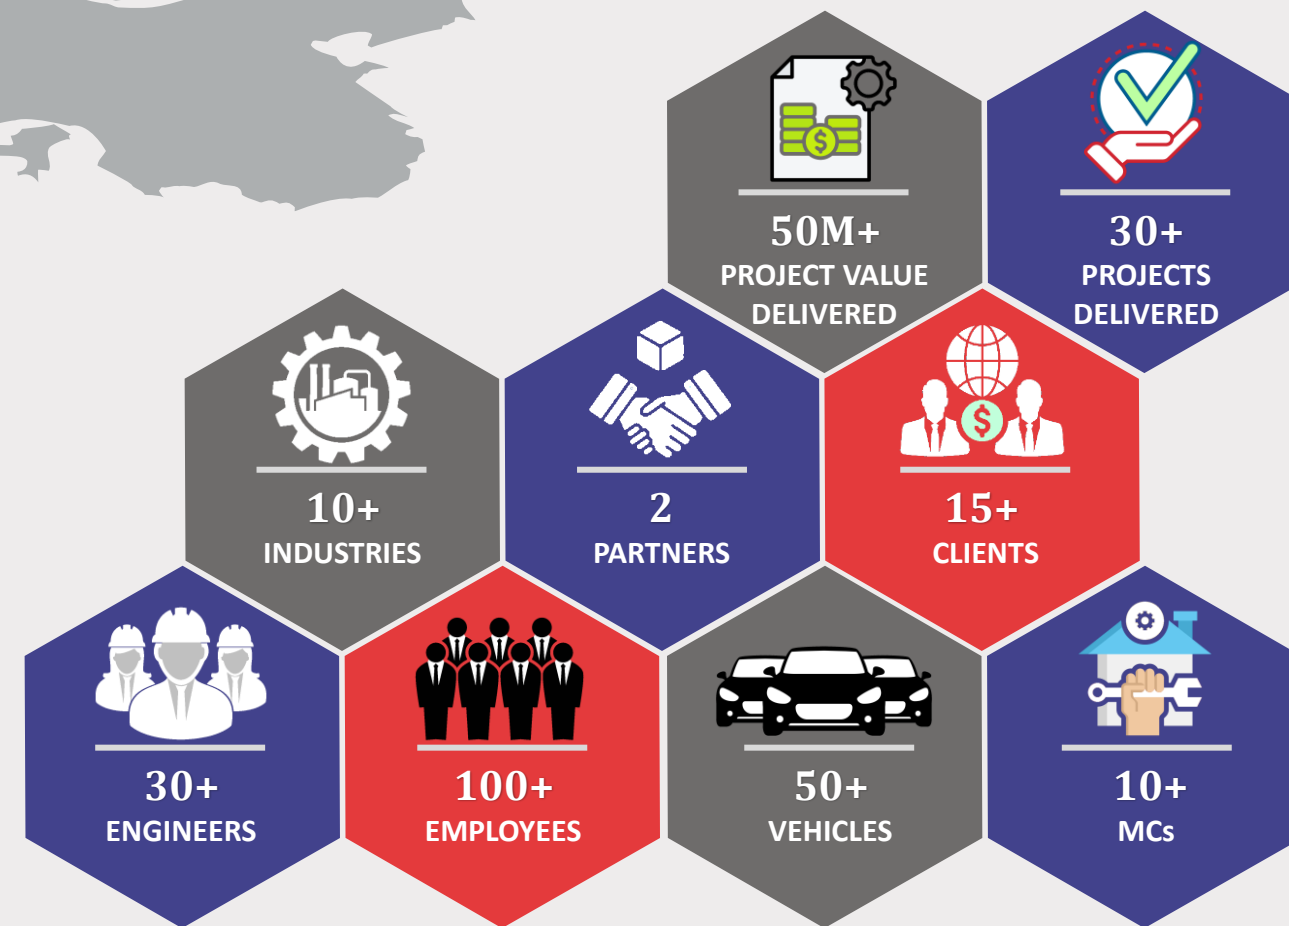

Our Footprint

INFARAZA is a global operations technology solution provider with a rich history of delivering projects in key energy-producing regions around the world. We excel in delivering best-fit solutions with localized services for end-to-end project lifecycle coverage.

We leverage multi-disciplinary expertise fostered by assiduous in-house R&D and strategic partnerships with technology leaders to guarantee successful project execution.

S
U
T
A
B
O
O
T