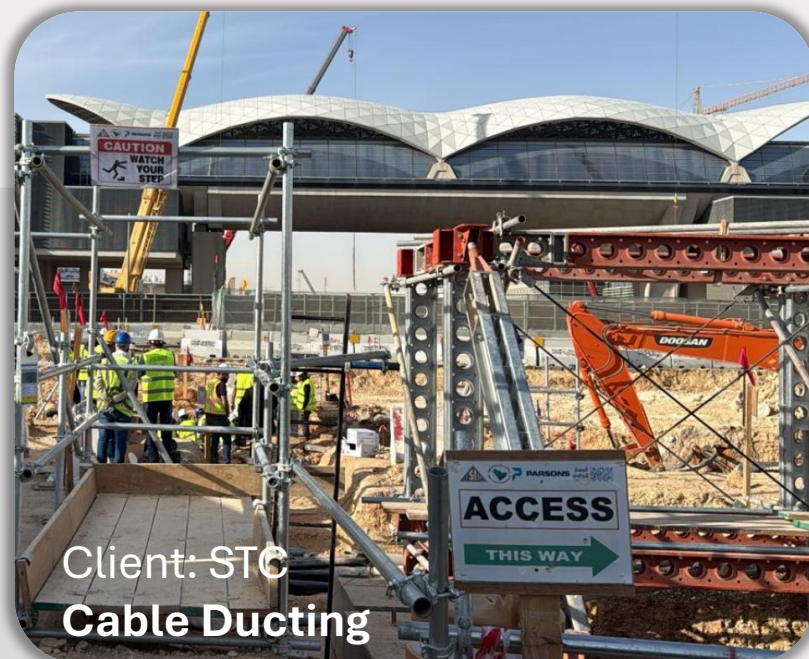

Client: STC
Cable Ducting

Project Details: Civil/electrical ducting works – excavation, duct bank